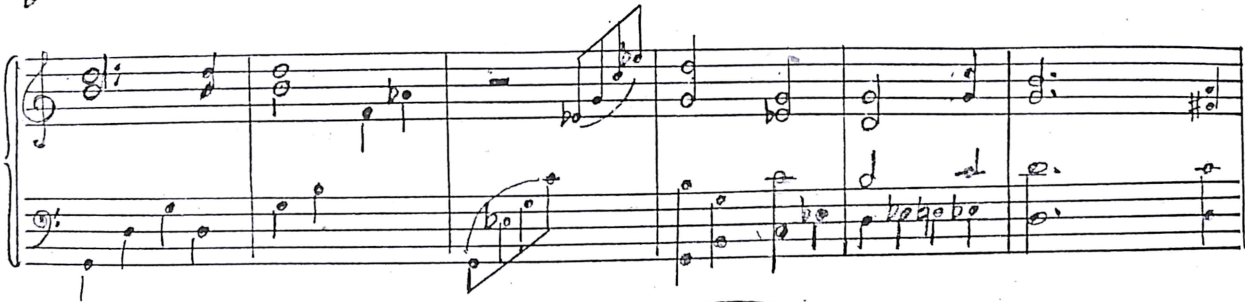

# A Rustic Dance

Robt Cross.

*Con Moto*

Musical staff 1: Treble clef, 4/4 time signature. Features a melodic line with a fermata and a *pp.* dynamic marking.

Musical staff 2: Grand staff (treble and bass clefs). Includes a *pp.* dynamic marking and a *Ped.* (pedal) instruction.

Musical staff 3: Treble clef. Continuation of the melodic line with a *Ped.* instruction.

Musical staff 4: Grand staff. Features complex chordal textures and a *Ped.* instruction.

Musical staff 5: Treble clef. Continuation of the melodic line.