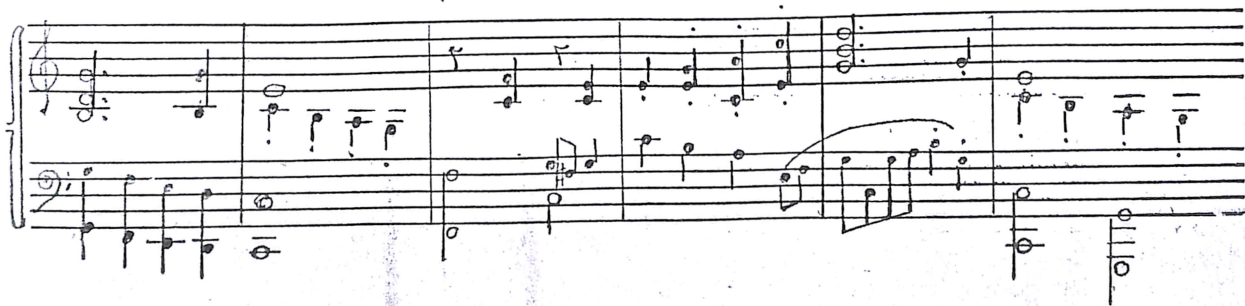

# A Rustic Dance

Robt Cross.

*Con Moto*

Musical staff 1: Treble clef, 4/4 time signature. Features a melodic line with a fermata and a *pp.* dynamic marking.

Musical staff 2: Grand staff (treble and bass clefs). Includes a *pp.* dynamic marking and a *Ped.* (pedal) instruction.

Musical staff 3: Treble clef. Continuation of the melodic line with a *Ped.* instruction.

Musical staff 4: Grand staff. Features complex chordal textures and a *Ped.* instruction.

Musical staff 5: Treble clef. Continuation of the melodic line.