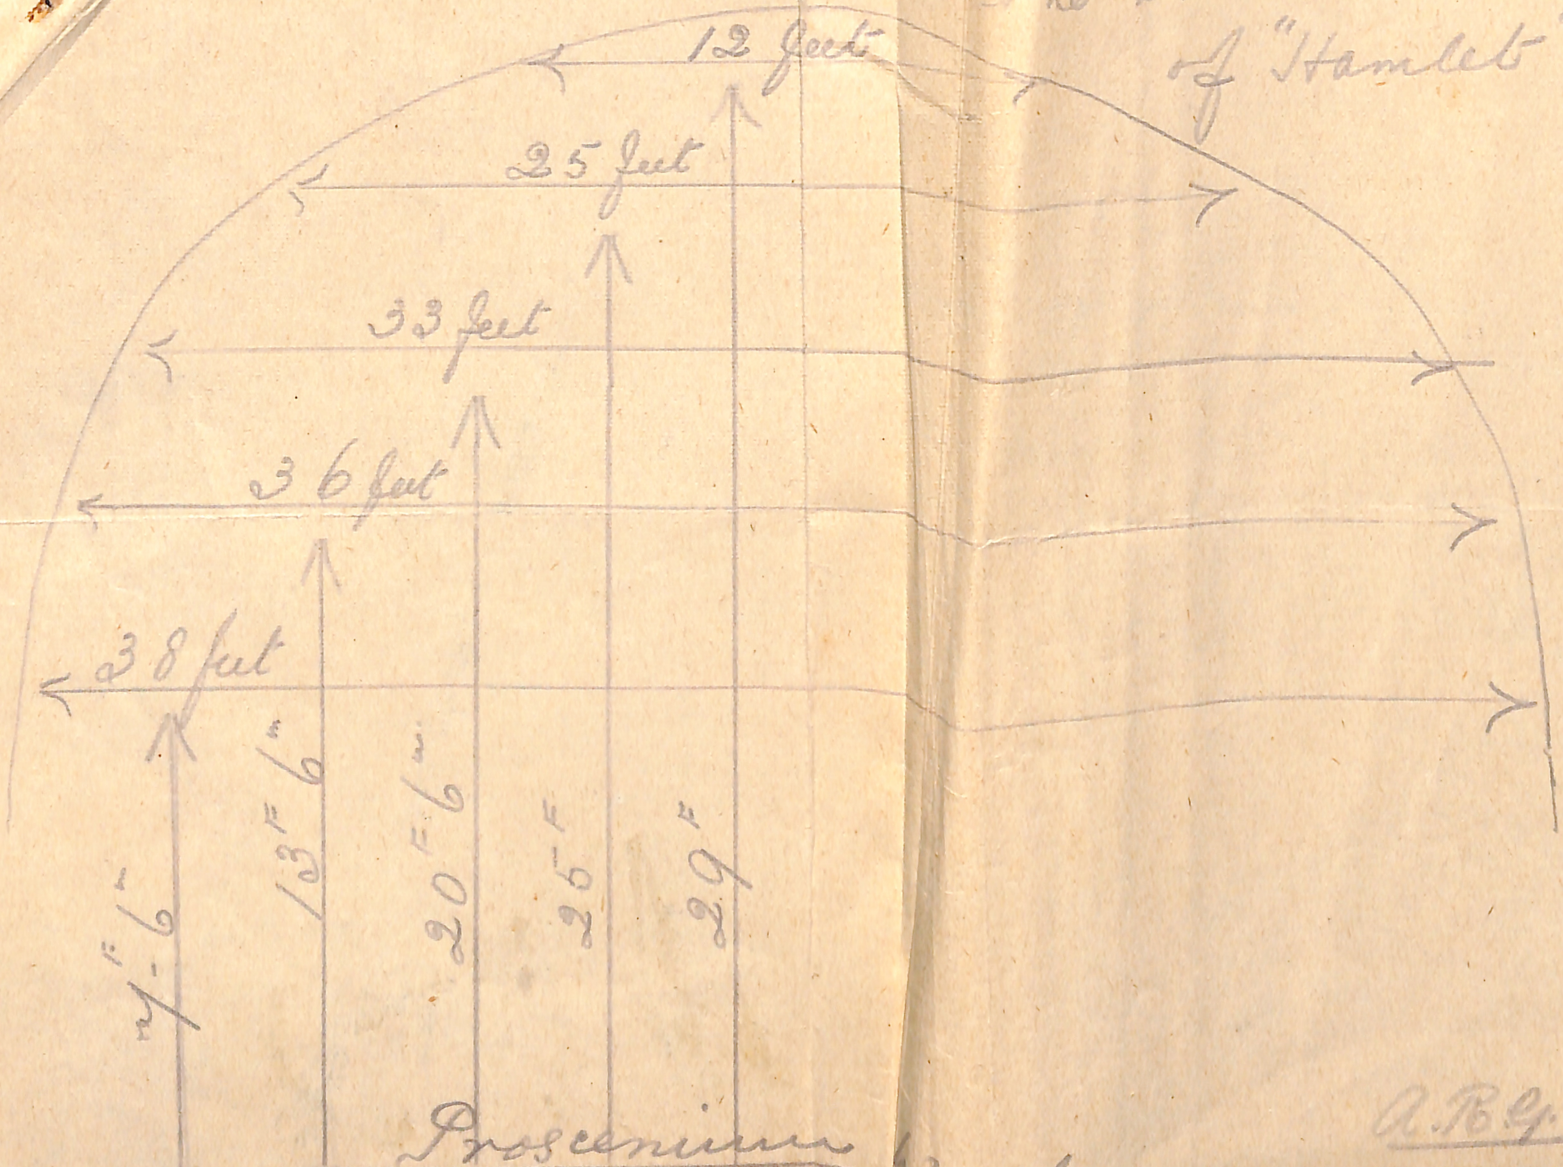

Curt. steps in front -
 see G. as foot steps
 blue - 5' in 3' width & many
 Ophelia curtains higher up
 after wings
 Note for props. set from after hand screen
 more set: sides to hand screen
 NB Position of steps off O.P.
 2^o width of set block in front
 width of columns?

Blue curtains will
 some staining the
 will not fall as
 middle step

Prop. Details of platform
 depth of large drum - about 34 m steps
 30 m top.
 Back cloth at blue curtains position 24 at most.

Particulars of

Height

Drum &

Platforms

~~note~~ Extreme widths in
the drum block
of "Hamlet"

Proscenium wall

A.B.G.