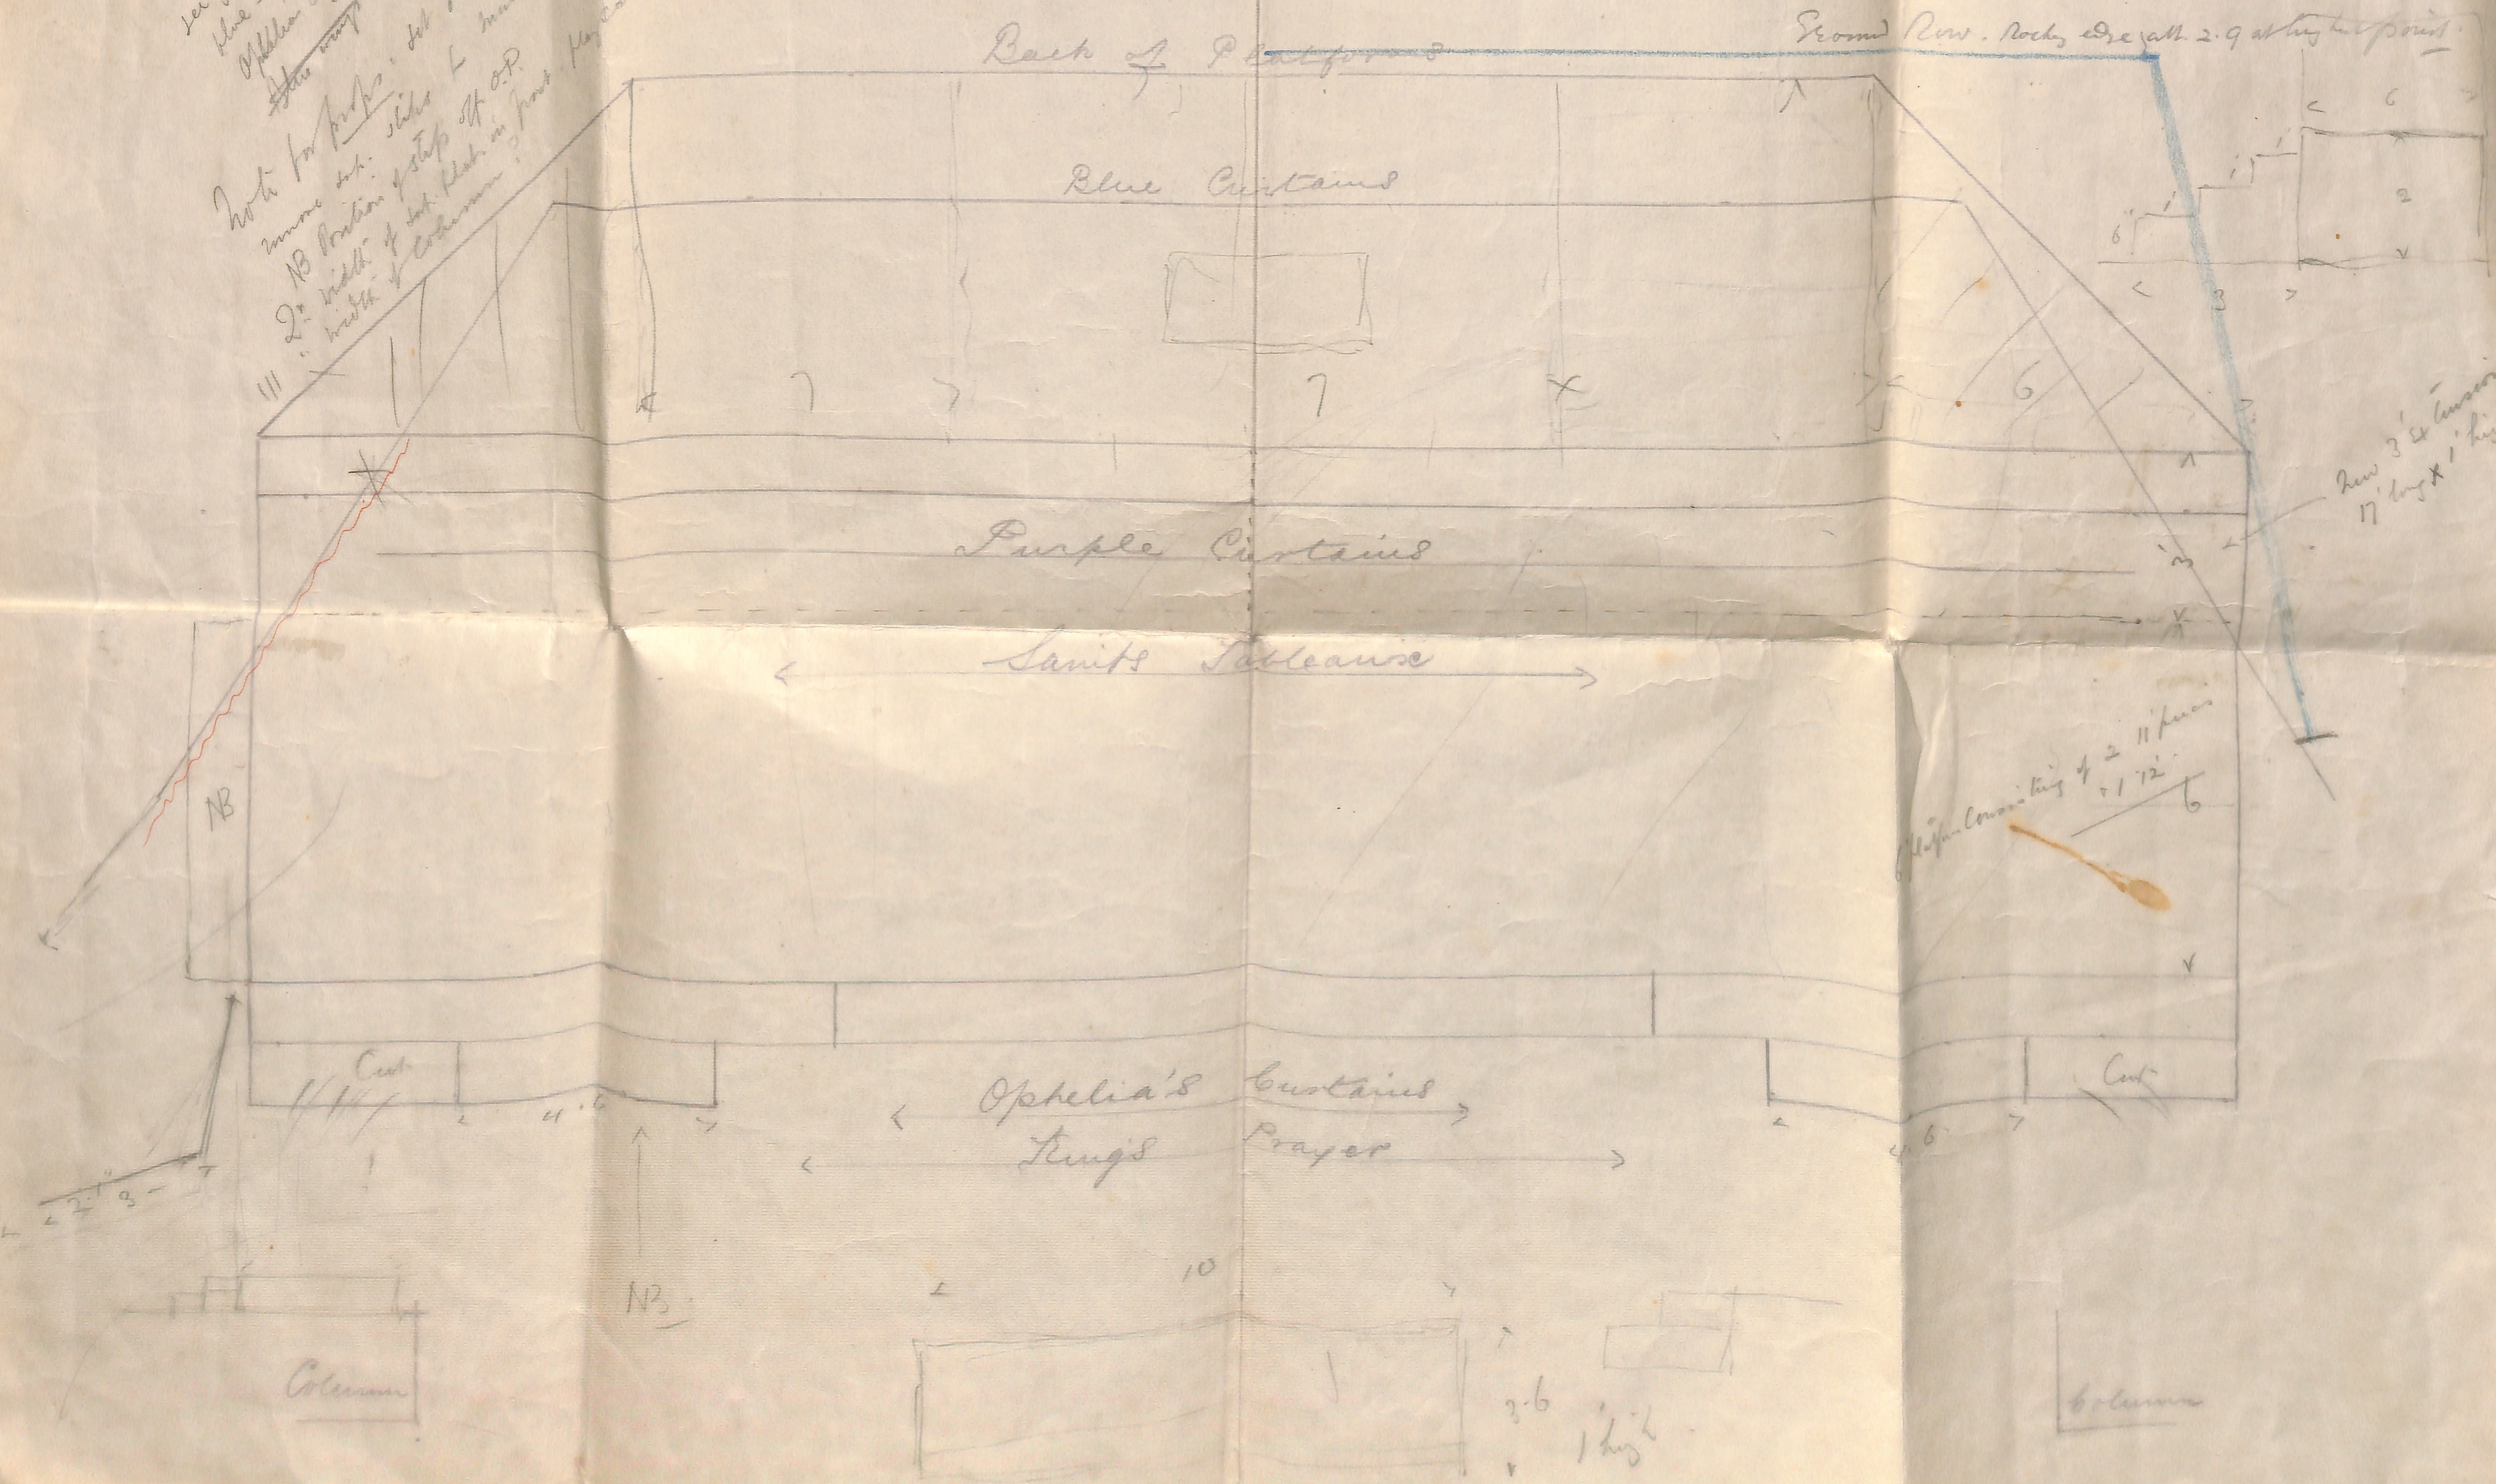

Curt. steps in front -
 see G. as foot steps
 blue - 5' in 3' width & many
 Ophelia curtains higher up
 after wings
 Note for props. set from after hand screen
 more set: sides to hand screen
 NB Position of steps off O.P.
 2^o width of set block in front
 width of columns?

Blue curtains will
 some staining the
 will not fall as
 middle step

Prop. Details of platform
 depth of large drum - about 34 m steps
 30 m top.
 Back cloth at blue curtains position 24 at most.

Particulars of

Height

Drum &

Platforms

~~note~~ Extreme widths in
the drum block
of "Hamlet"

Proscenium wall

A.B.G.